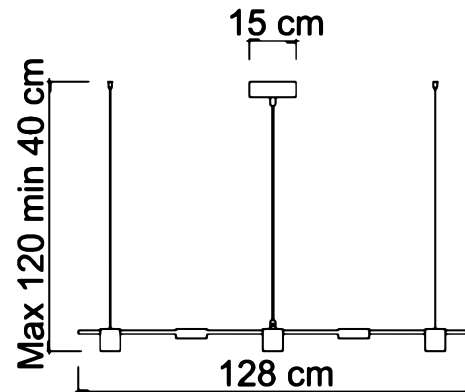

# EMMA/5

hanging lamp

From Sikrea design, Emma is a suspension in black painted metal or brushed brass, with integrated LED light source. A minimal collection, with a current design, which lends itself very well to all spaces giving it a touch of elegance.

1935	EMMA/5 O
1942	EMMA/5 N
Power	30W Led Integrated
Input	220/240 V- 50/60Hz
Kelvin	3000
Dimmable	No
Real Lumen	2140
CRI	85
IP	20

#### PACKAGING DATA :

Packages	1
Net Weight	1,6kg
Gross Weight	2,4kg
Volume	0,0528 m <sup>3</sup>

Any interventions on the light source of this article must be carried out by qualified personnel or by the manufacturer himself.  
Any operation carried out without prior consultation with Contemporanea srl will void the guarantee